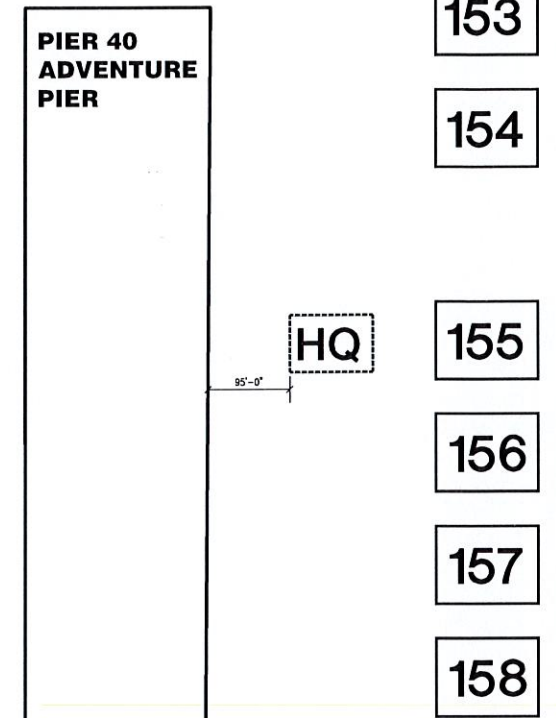

NORTH  
(40 FIELDS)

SOUTH  
(8 FIELDS)

CENTRAL  
(31 FIELDS)

**CAPE EXPRESS SOCCER CLUB  
BEACH BLAST 2023  
JUNE 24 AND 25, 2023**