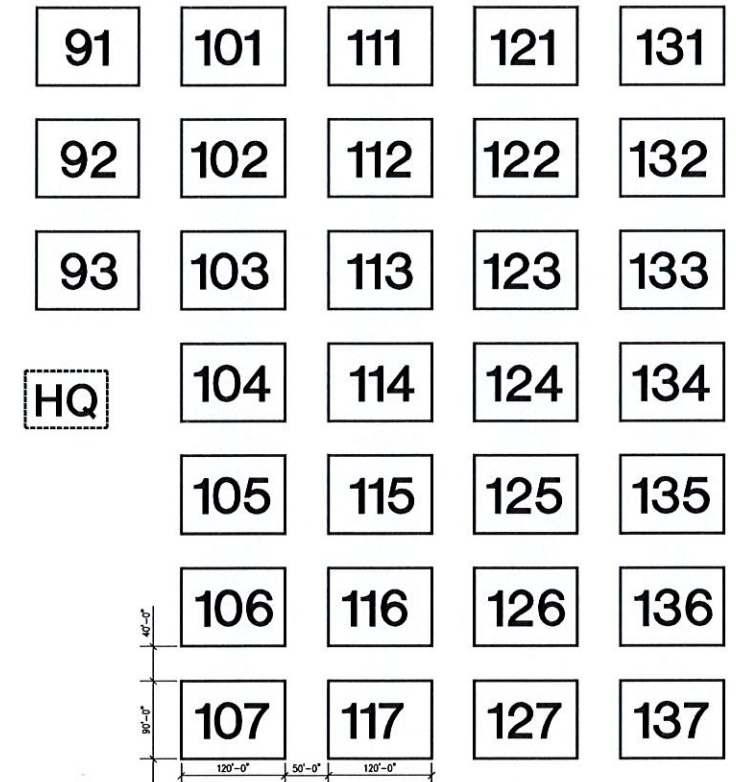

NORTH  
(40 FIELDS)

SOUTH  
(8 FIELDS)

CENTRAL  
(31 FIELDS)

**CAPE EXPRESS SOCCER CLUB  
BEACH BLAST 2023  
JUNE 24 AND 25, 2023**