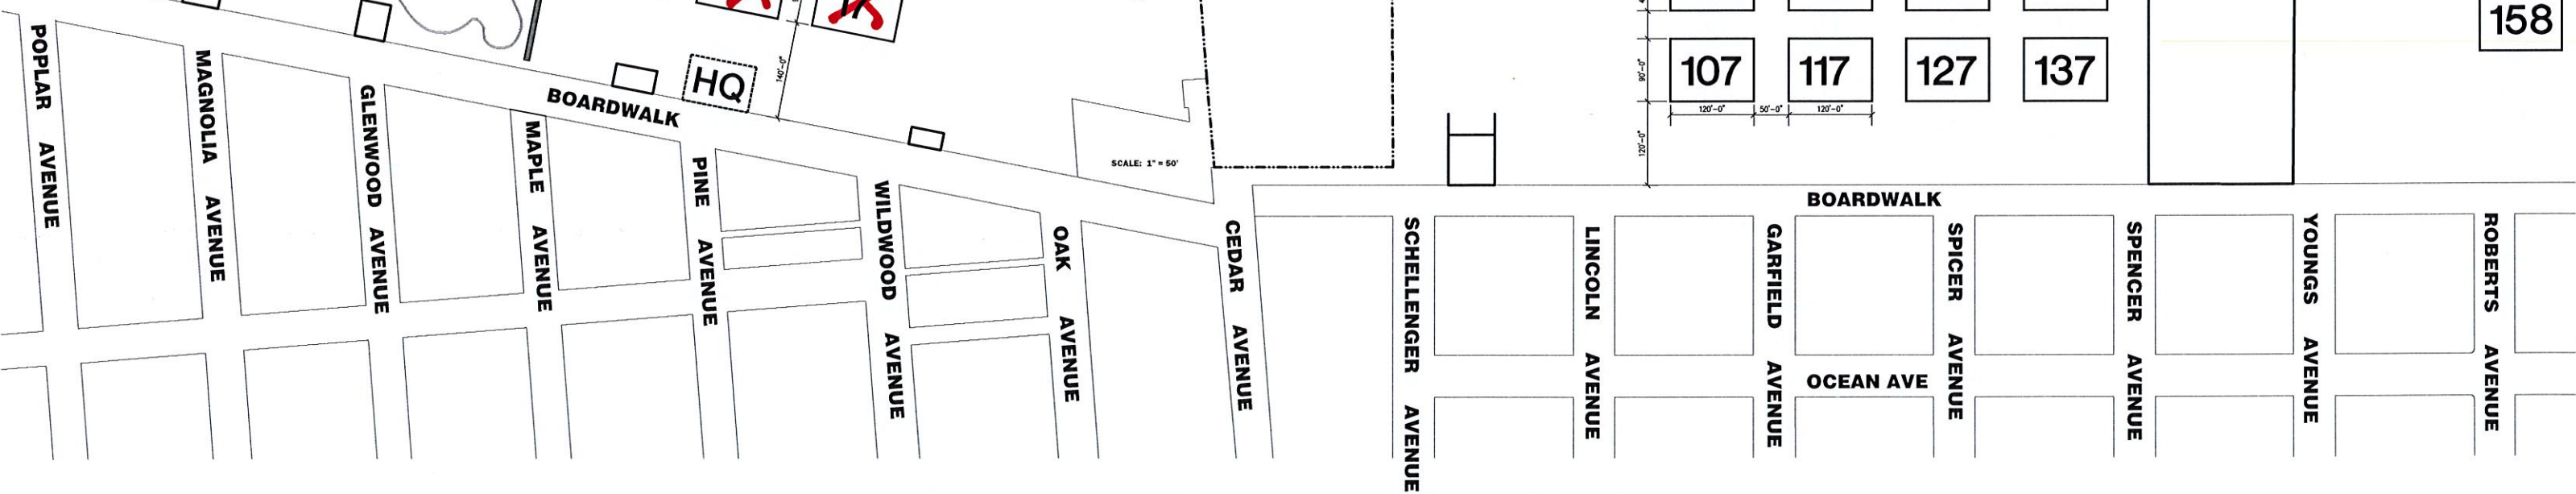

NORTH  
(40 FIELDS)

SOUTH  
(8 FIELDS)

CENTRAL  
(31 FIELDS)

**CAPE EXPRESS SOCCER CLUB  
BEACH BLAST 2023  
JUNE 24 AND 25, 2023**